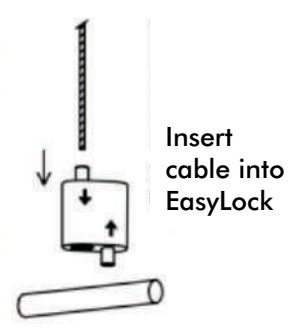

Specifics

The range consists of a range of wire reels and clips with a choice of Safe Working Loads:

- E 10kg SWL
- A 50kg SWL
- S 90kg SWL
- Y 325kg SWL
- L 500kg SWL

Applications

Suitable for wrap around application including:

- Beams
- Purlins
- Roof Trusses
- And all other existing features

Technical Information

- Key free release system
- Simple to use
- Suspension can be inverted
- High tensile galvanised wire 1960N/mm² grade 7x7 construction
- BSEN 12385 standard

Installation Steps