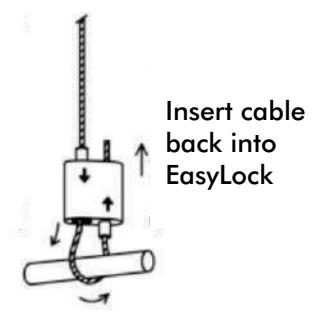

Specifics

The range consists of a range of wire reels and clips with a choice of Safe Working Loads:

- E 10kg SWL
- A 50kg SWL
- S 90kg SWL
- Y 325kg SWL
- L 500kg SWL

Applications

Suitable for wrap around application including:

- Beams
- Purlins
- Roof Trusses
- And all other existing features

Technical Information

- Key free release system
- Simple to use
- Suspension can be inverted
- High tensile galvanised wire 1960N/mm² grade 7x7 construction
- BSEN 12385 standard

Installation Steps