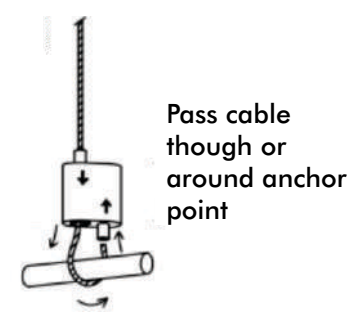

Specifics

The range consists of a range of wire reels and clips with a choice of Safe Working Loads:

- E 10kg SWL
- A 50kg SWL
- S 90kg SWL
- Y 325kg SWL
- L 500kg SWL

Applications

Suitable for wrap around application including:

- Beams
- Purlins
- Roof Trusses
- And all other existing features

Technical Information

- Key free release system
- Simple to use
- Suspension can be inverted
- High tensile galvanised wire 1960N/mm² grade 7x7 construction
- BSEN 12385 standard

Installation Steps